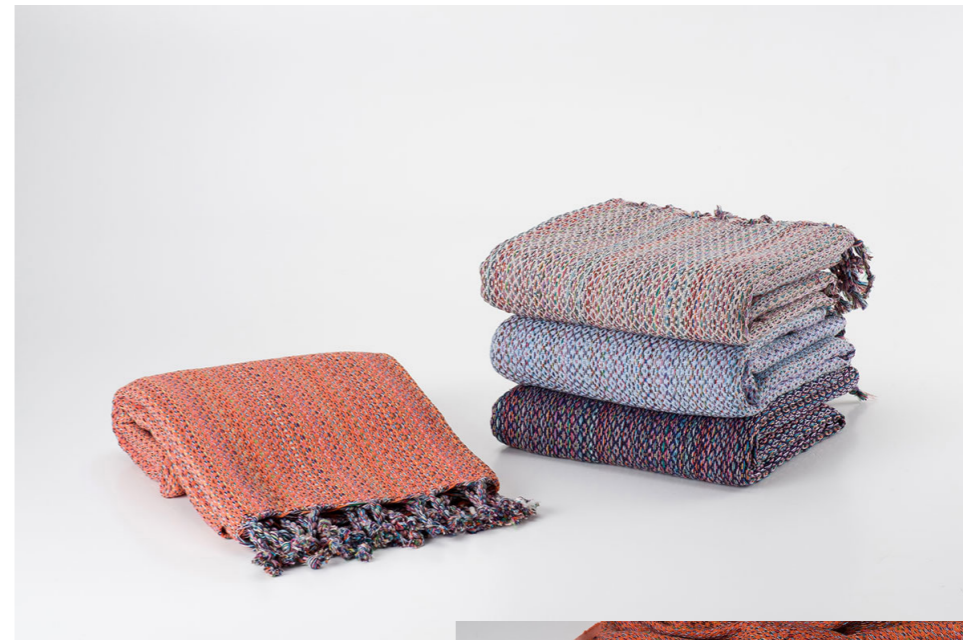

Size: 100x180 cm
Product: 100% Cotton
Woven on the loom