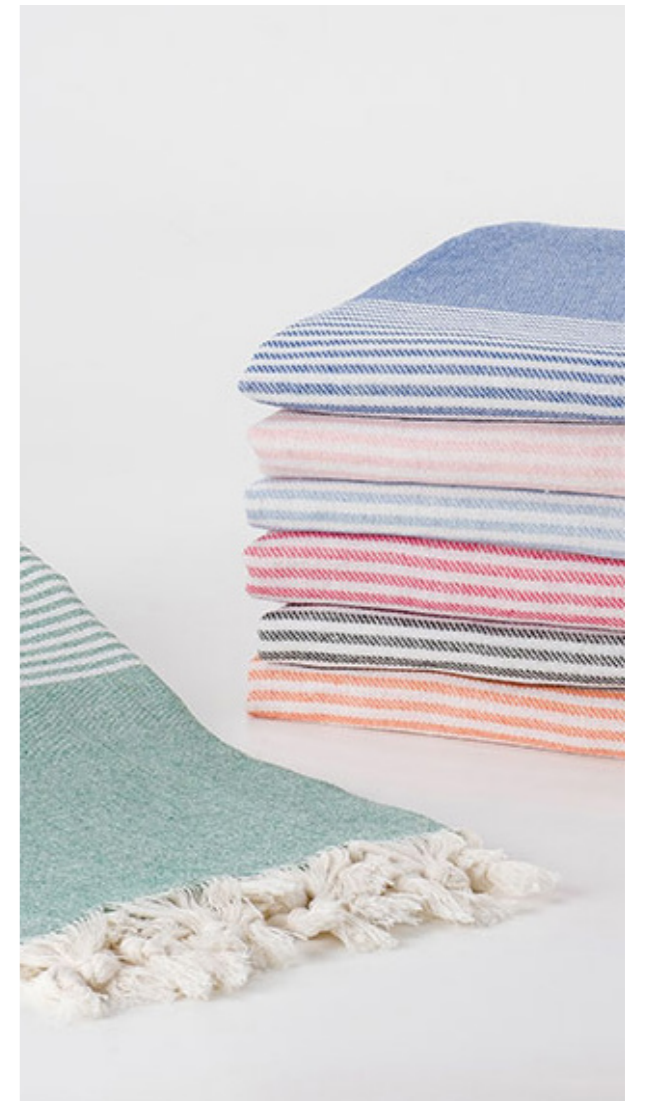

HÜRREM BATHROBE

ORDER CODE: BZ002

Size: S/M - L/XL
Product: 100% Cotton
Woven on the loom